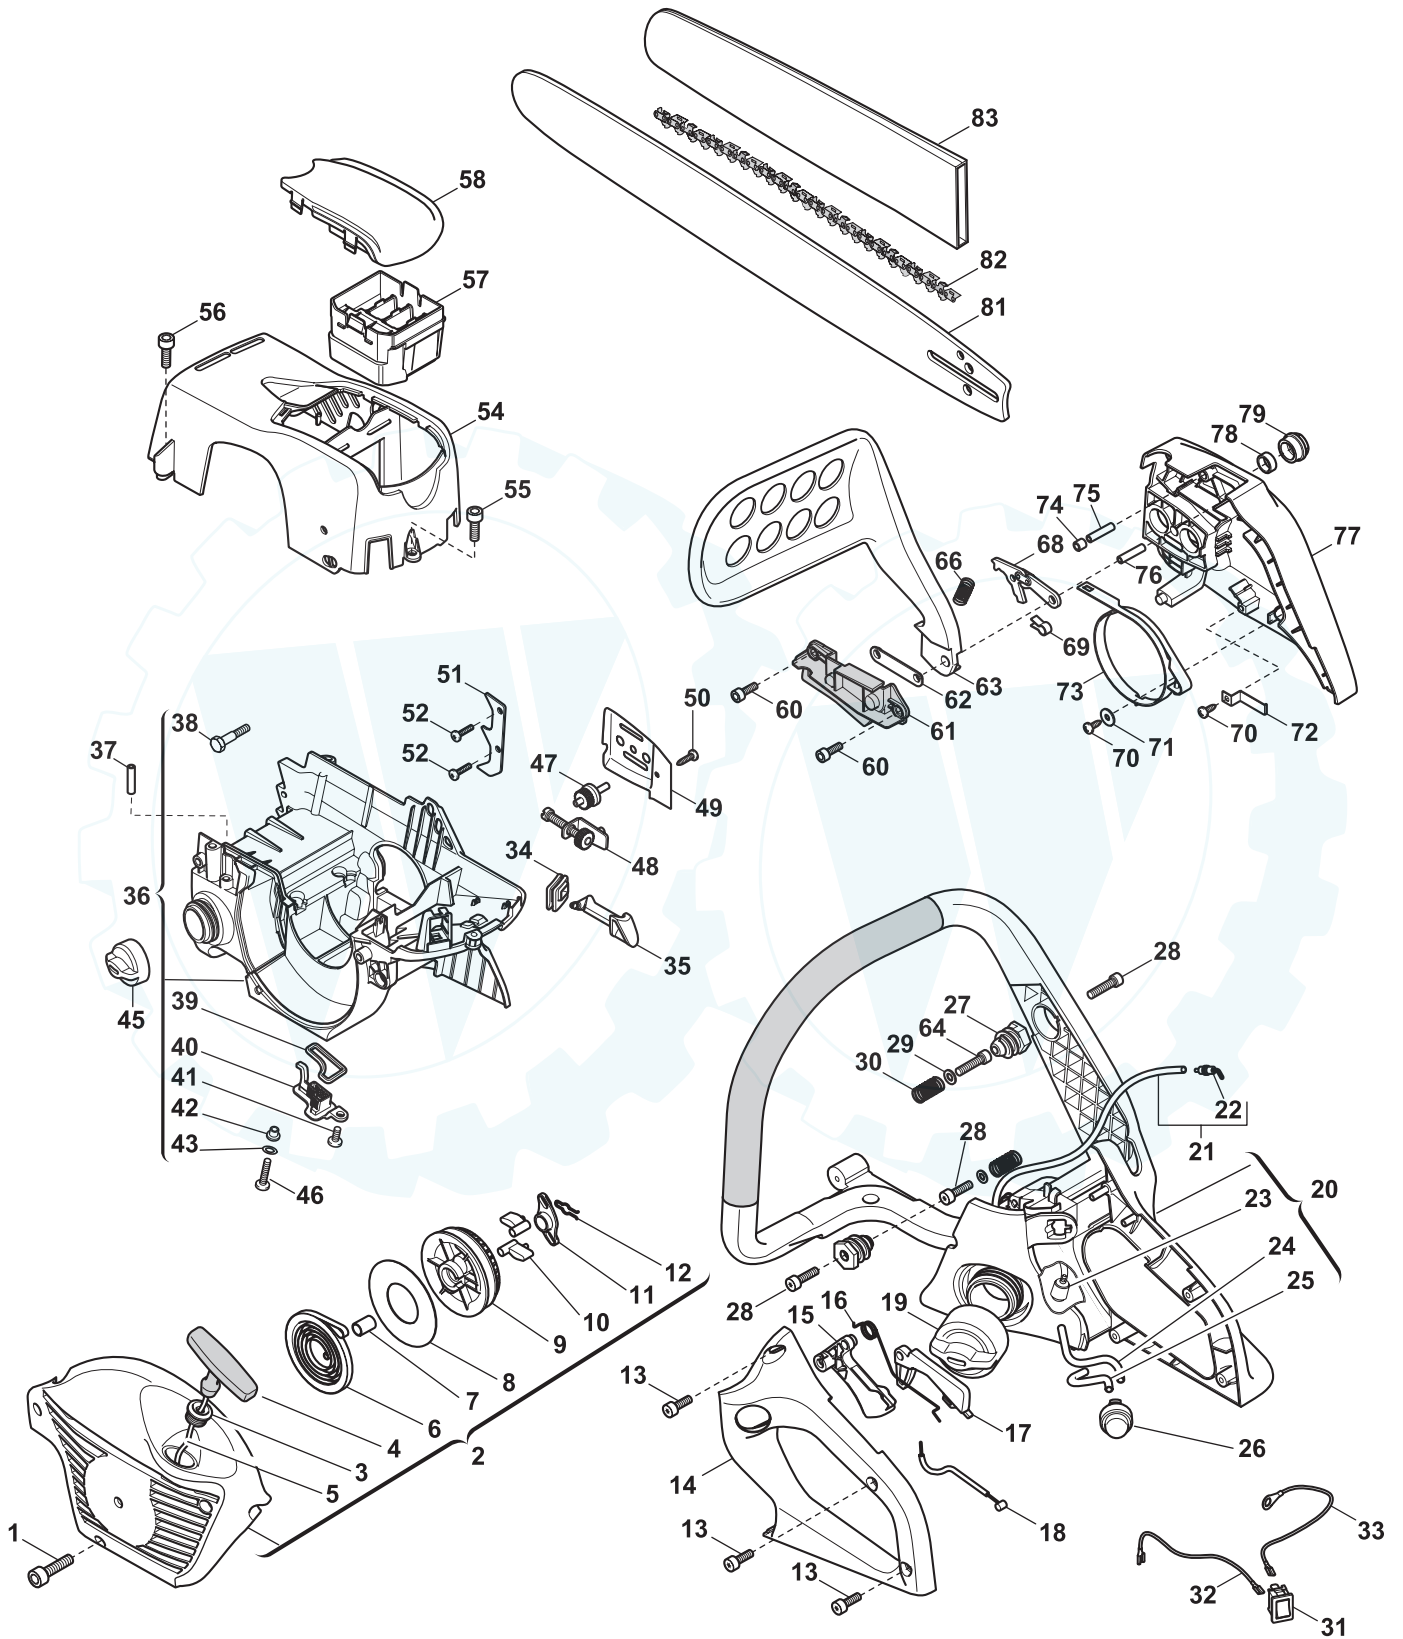

GLOBAL GARDEN PRODUCTS